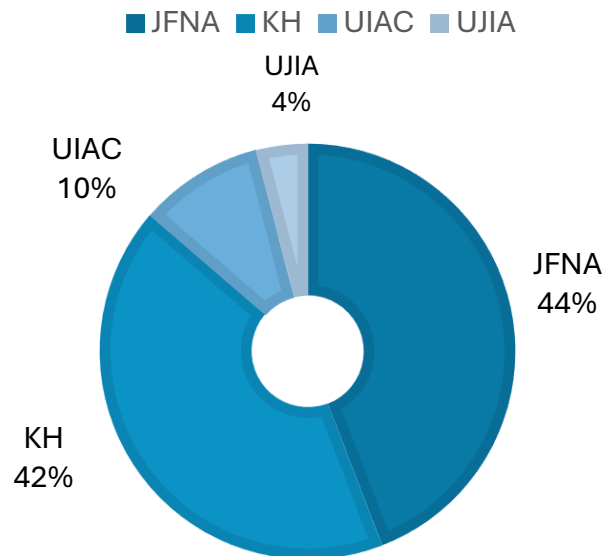

OUR PARTNERS