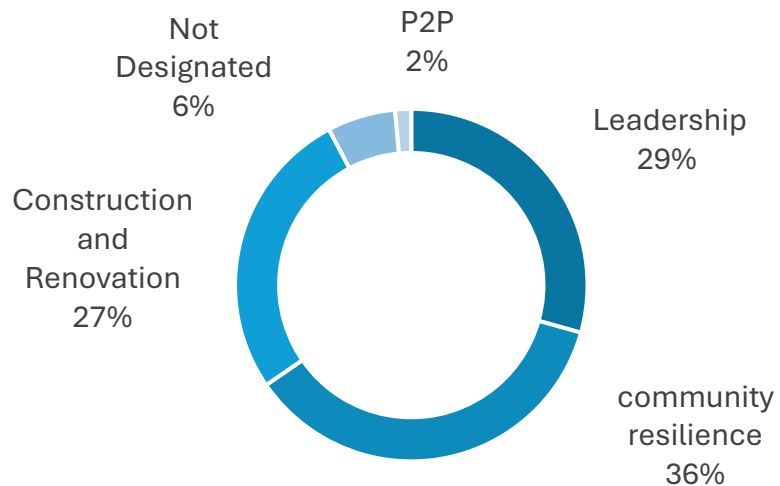

OUR PARTNERS

BUDGET 2024

Total year 2024
\$6,226, 400

Grand total for 3 years
\$19,050,000

THE
TIME
IS NOW

Teen Leadership

Case Study

39 Direct Leadership & Empowerment