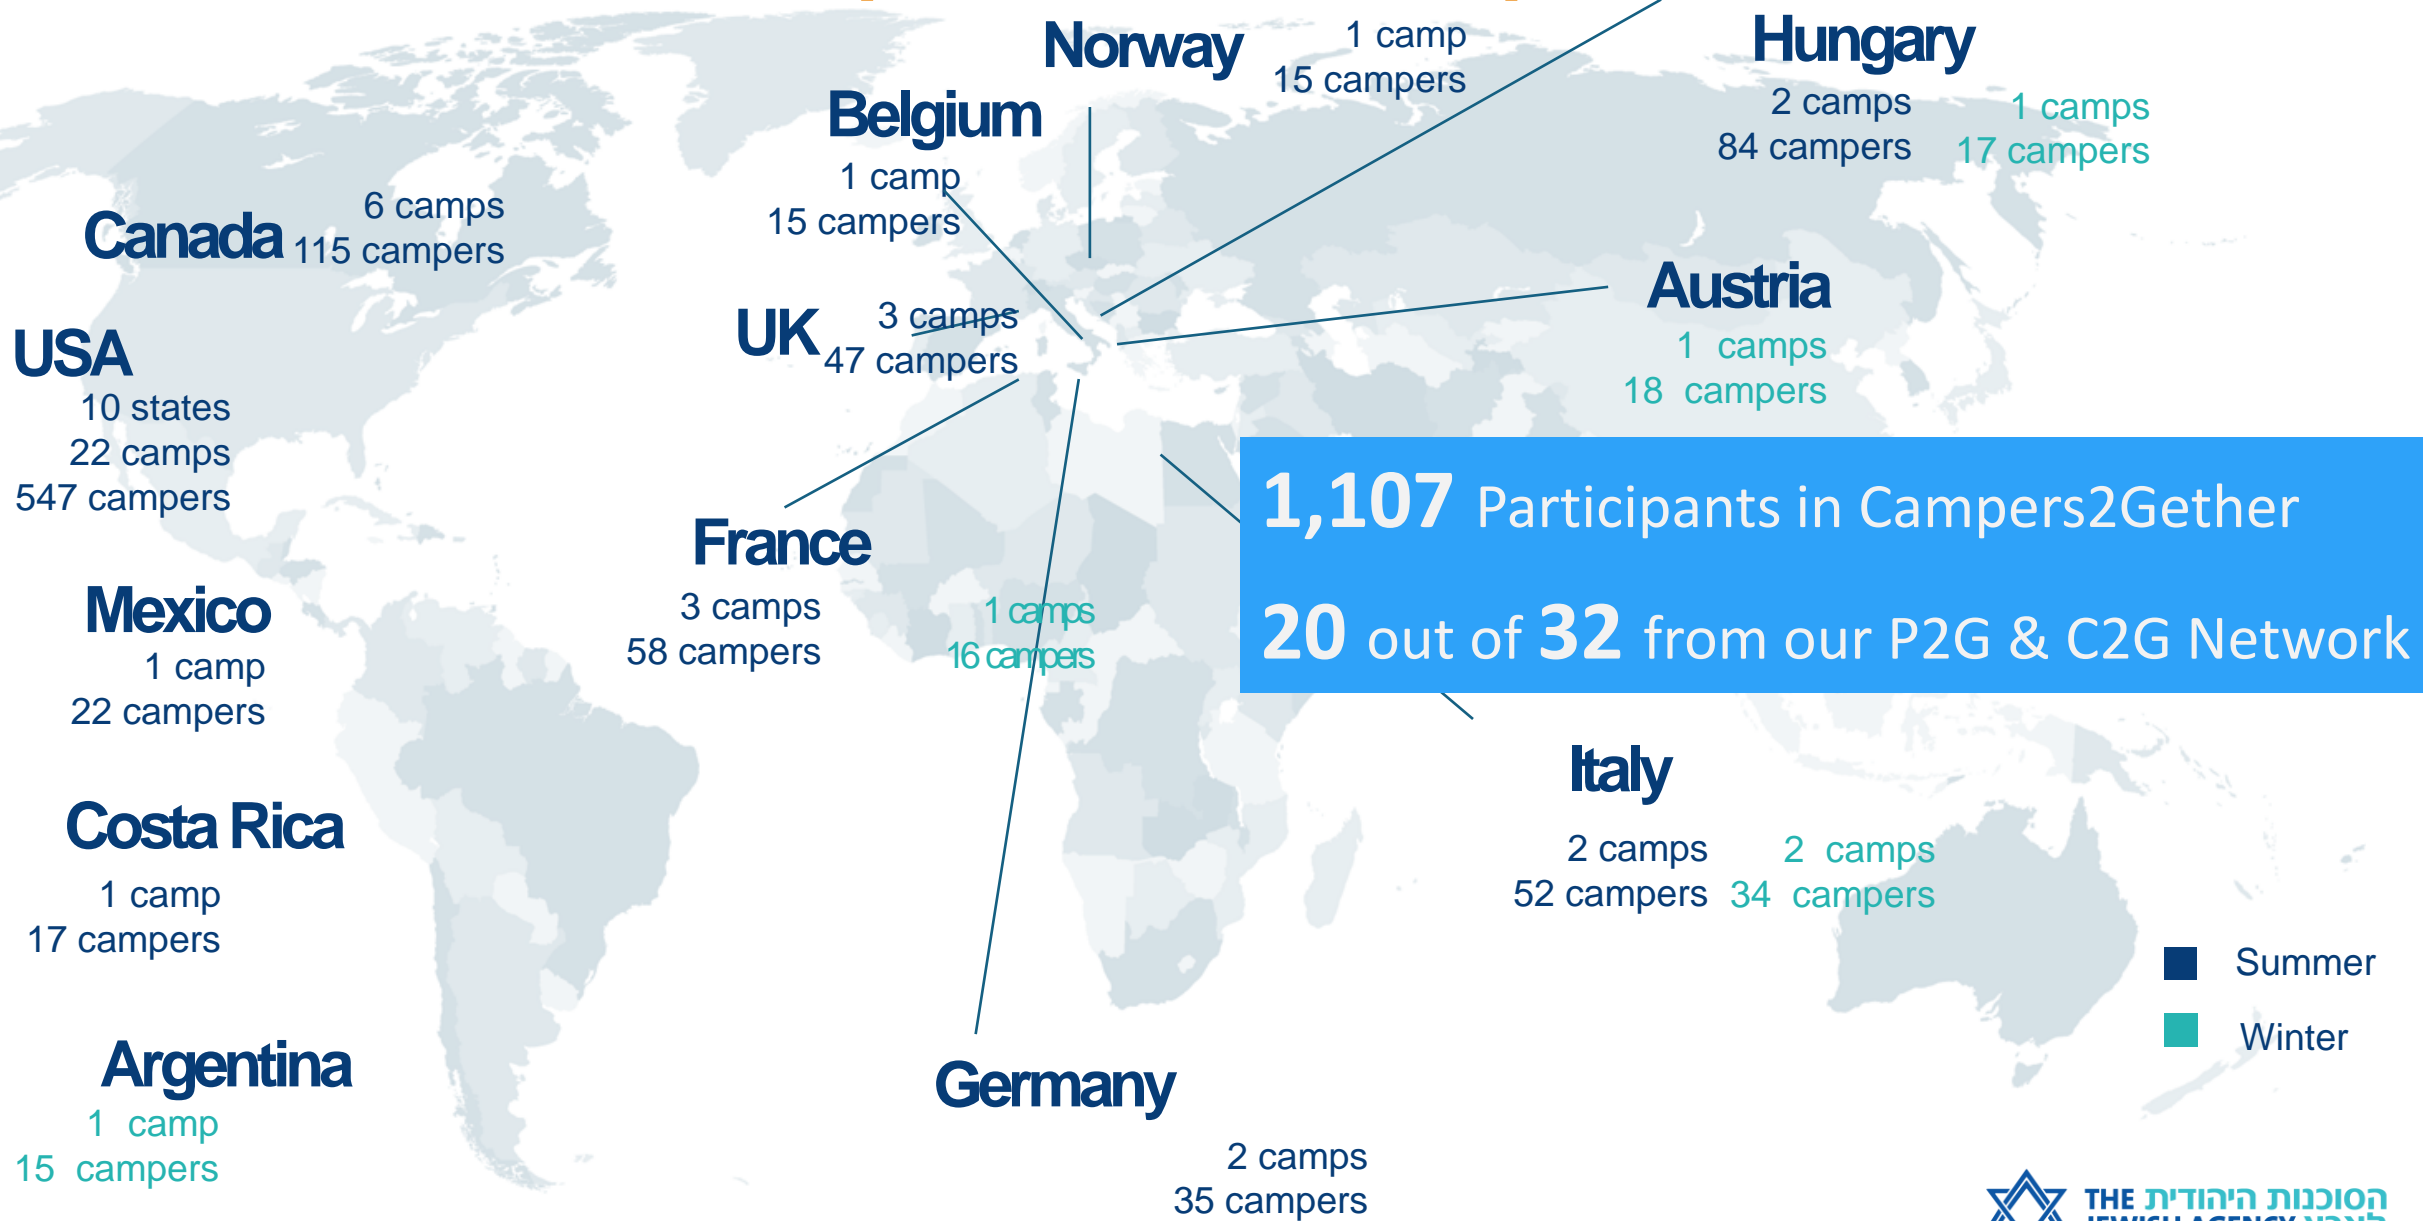

THE
**TIME
IS NOW**

Global Jewish LGBTQ Partnership

19 Jewish LGBTQ NGO's
12 countries worldwide.
34 participants

Moed: Global Jewish Identities Partnership

Diversity, Equity & Inclusion Partnerships:

26 activists from
8 countries worldwide.

- Nahal Oz – Atlanta & St. Louis
- Gevim – Detroit
- Or Ha'ner- Miami
- Mefalsim – England
- **Yachini - Fisher Flight**
- **Erez**

- Nir Yitzhak – Pittsburgh
- Nir Oz – Chicago
- Sufa – Hartford Connecticut
- Ein Ha'Sholasha – Boca Raton & West Palm Beach
- Holit – Minneapolis
- Kissufim – Cleveland
- **Kerem Shalom**
- **Reim**

Keren Ha'yesod

Sderot - Toronto

- Kfar Aza
- Nir Am

- Nirim – Montreal
- Yated
- Magen
- Yesha'a
- Mivtachim
- Shlomit
- Ein Habsor
- Pri Gan
- Be'eri

Hof-Ashkelon 6

Sha'ar
HaNegev 7

Eshkol 15

Initiatives

19 Indirect teen program for youth at risk

1,200 Participants in Teen Leadership progra

Campers2Gether Map

Up to the North

Current Status

Young
Families

Education

Employment
&
Business