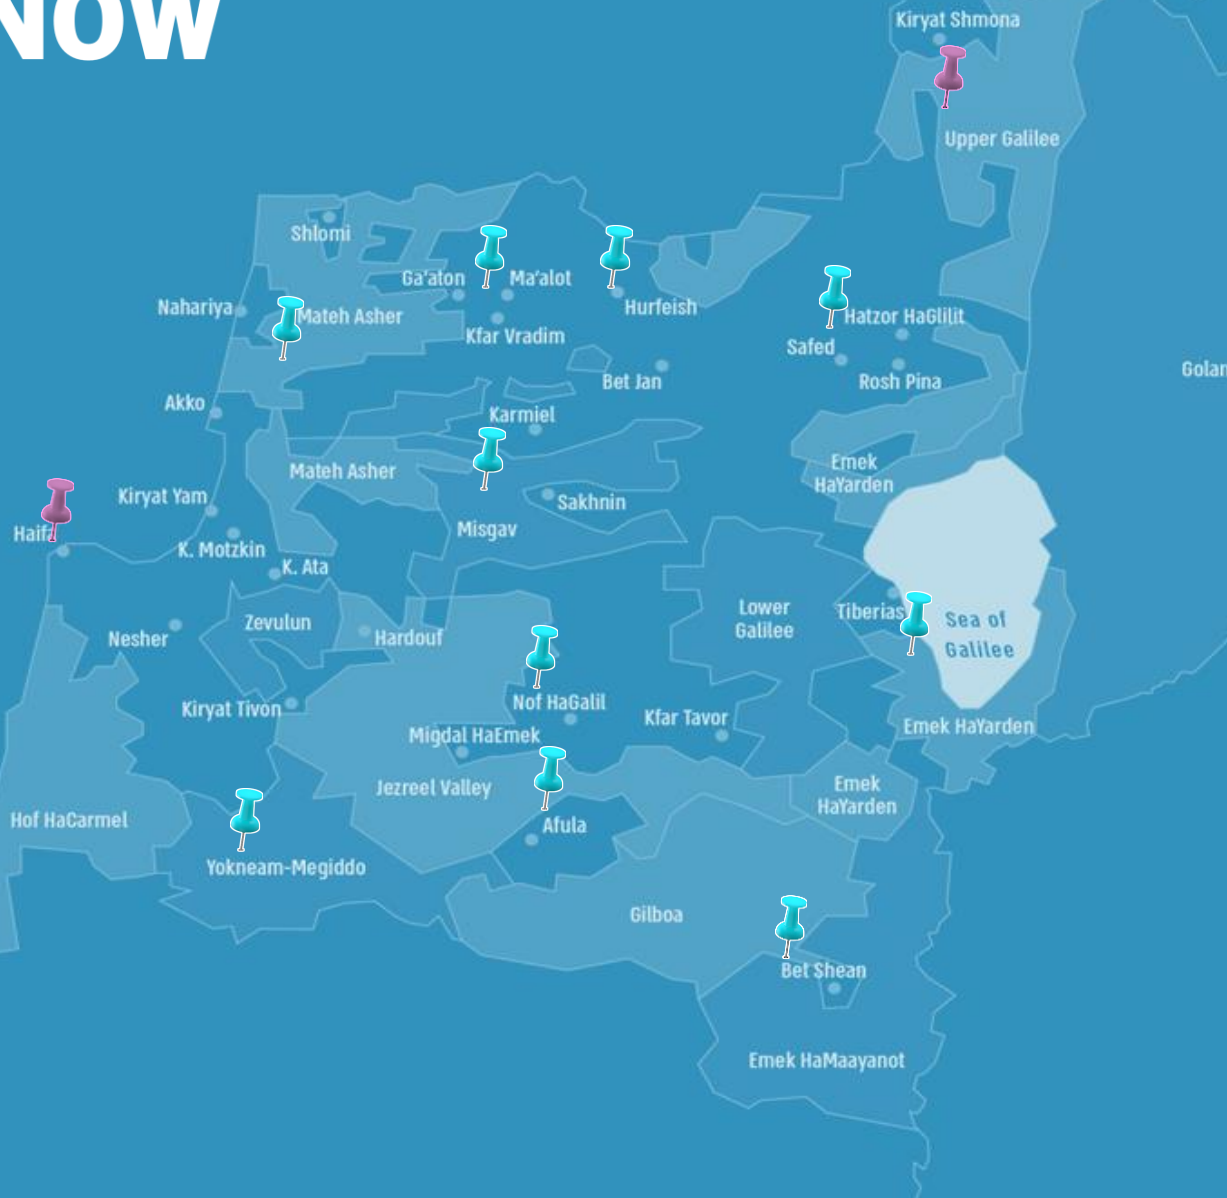

Keren Ha'yesod

Sderot - Toronto

- Nahal Oz – Atlanta & St. Louis
- Gevim – Detroit
- Or Ha'ner- Miami
- Mefalsim – England
- Yachini - Fisher Flight
- Erez
- Kfar Aza
- Nir Am

- Nir Yitzhak – Pittsburgh
- Nir Oz – Chicago
- Sufa – Hartford Connecticut
- Ein Ha'Sholasha – Boca Raton & West Palm Beach
- Holit – Minneapolis
- Kissufim – Cleveland
- Kerem Shalom
- Reim
- Nirim – Montreal
- Yated
- Magen
- Yesha'a
- Mivtachim
- Shlomit
- Ein Habsor
- Pri Gan
- Be'eri

Hof-Ashkelon 6

Sha'ar HaNegev 7

Eshkol 15

The P2G Network in the North

1. **Zachar** – Tzfata, Hatzor HaGlilit, Rosh Pina
2. **Sovev Kinnert** – Tiberias, Emek Hayarden, Kfar Tavor
Lower Galilee
3. **Beth Shean & Emek Hamaayanot**
4. **Hurfeish**
5. **Haifa – Boston**
6. **Karmiel – Misgav – Pittsburgh – Warsaw**
7. **Mate Asher – Akko – Mid West – Budapest**
8. **Yokneam – Megido – Atlanta St. Louis**
9. **Coast to Coast** – Kiryat Shmona, Metulla, Yesodot
HaMa'ala, Upper Galilee & Mevo'ot Hermon.
10. **Afula – Gliboa**
11. **Nof HaGalil – Migdal Hemek – Emek Yizreel**
12. **Kfar Vardim**